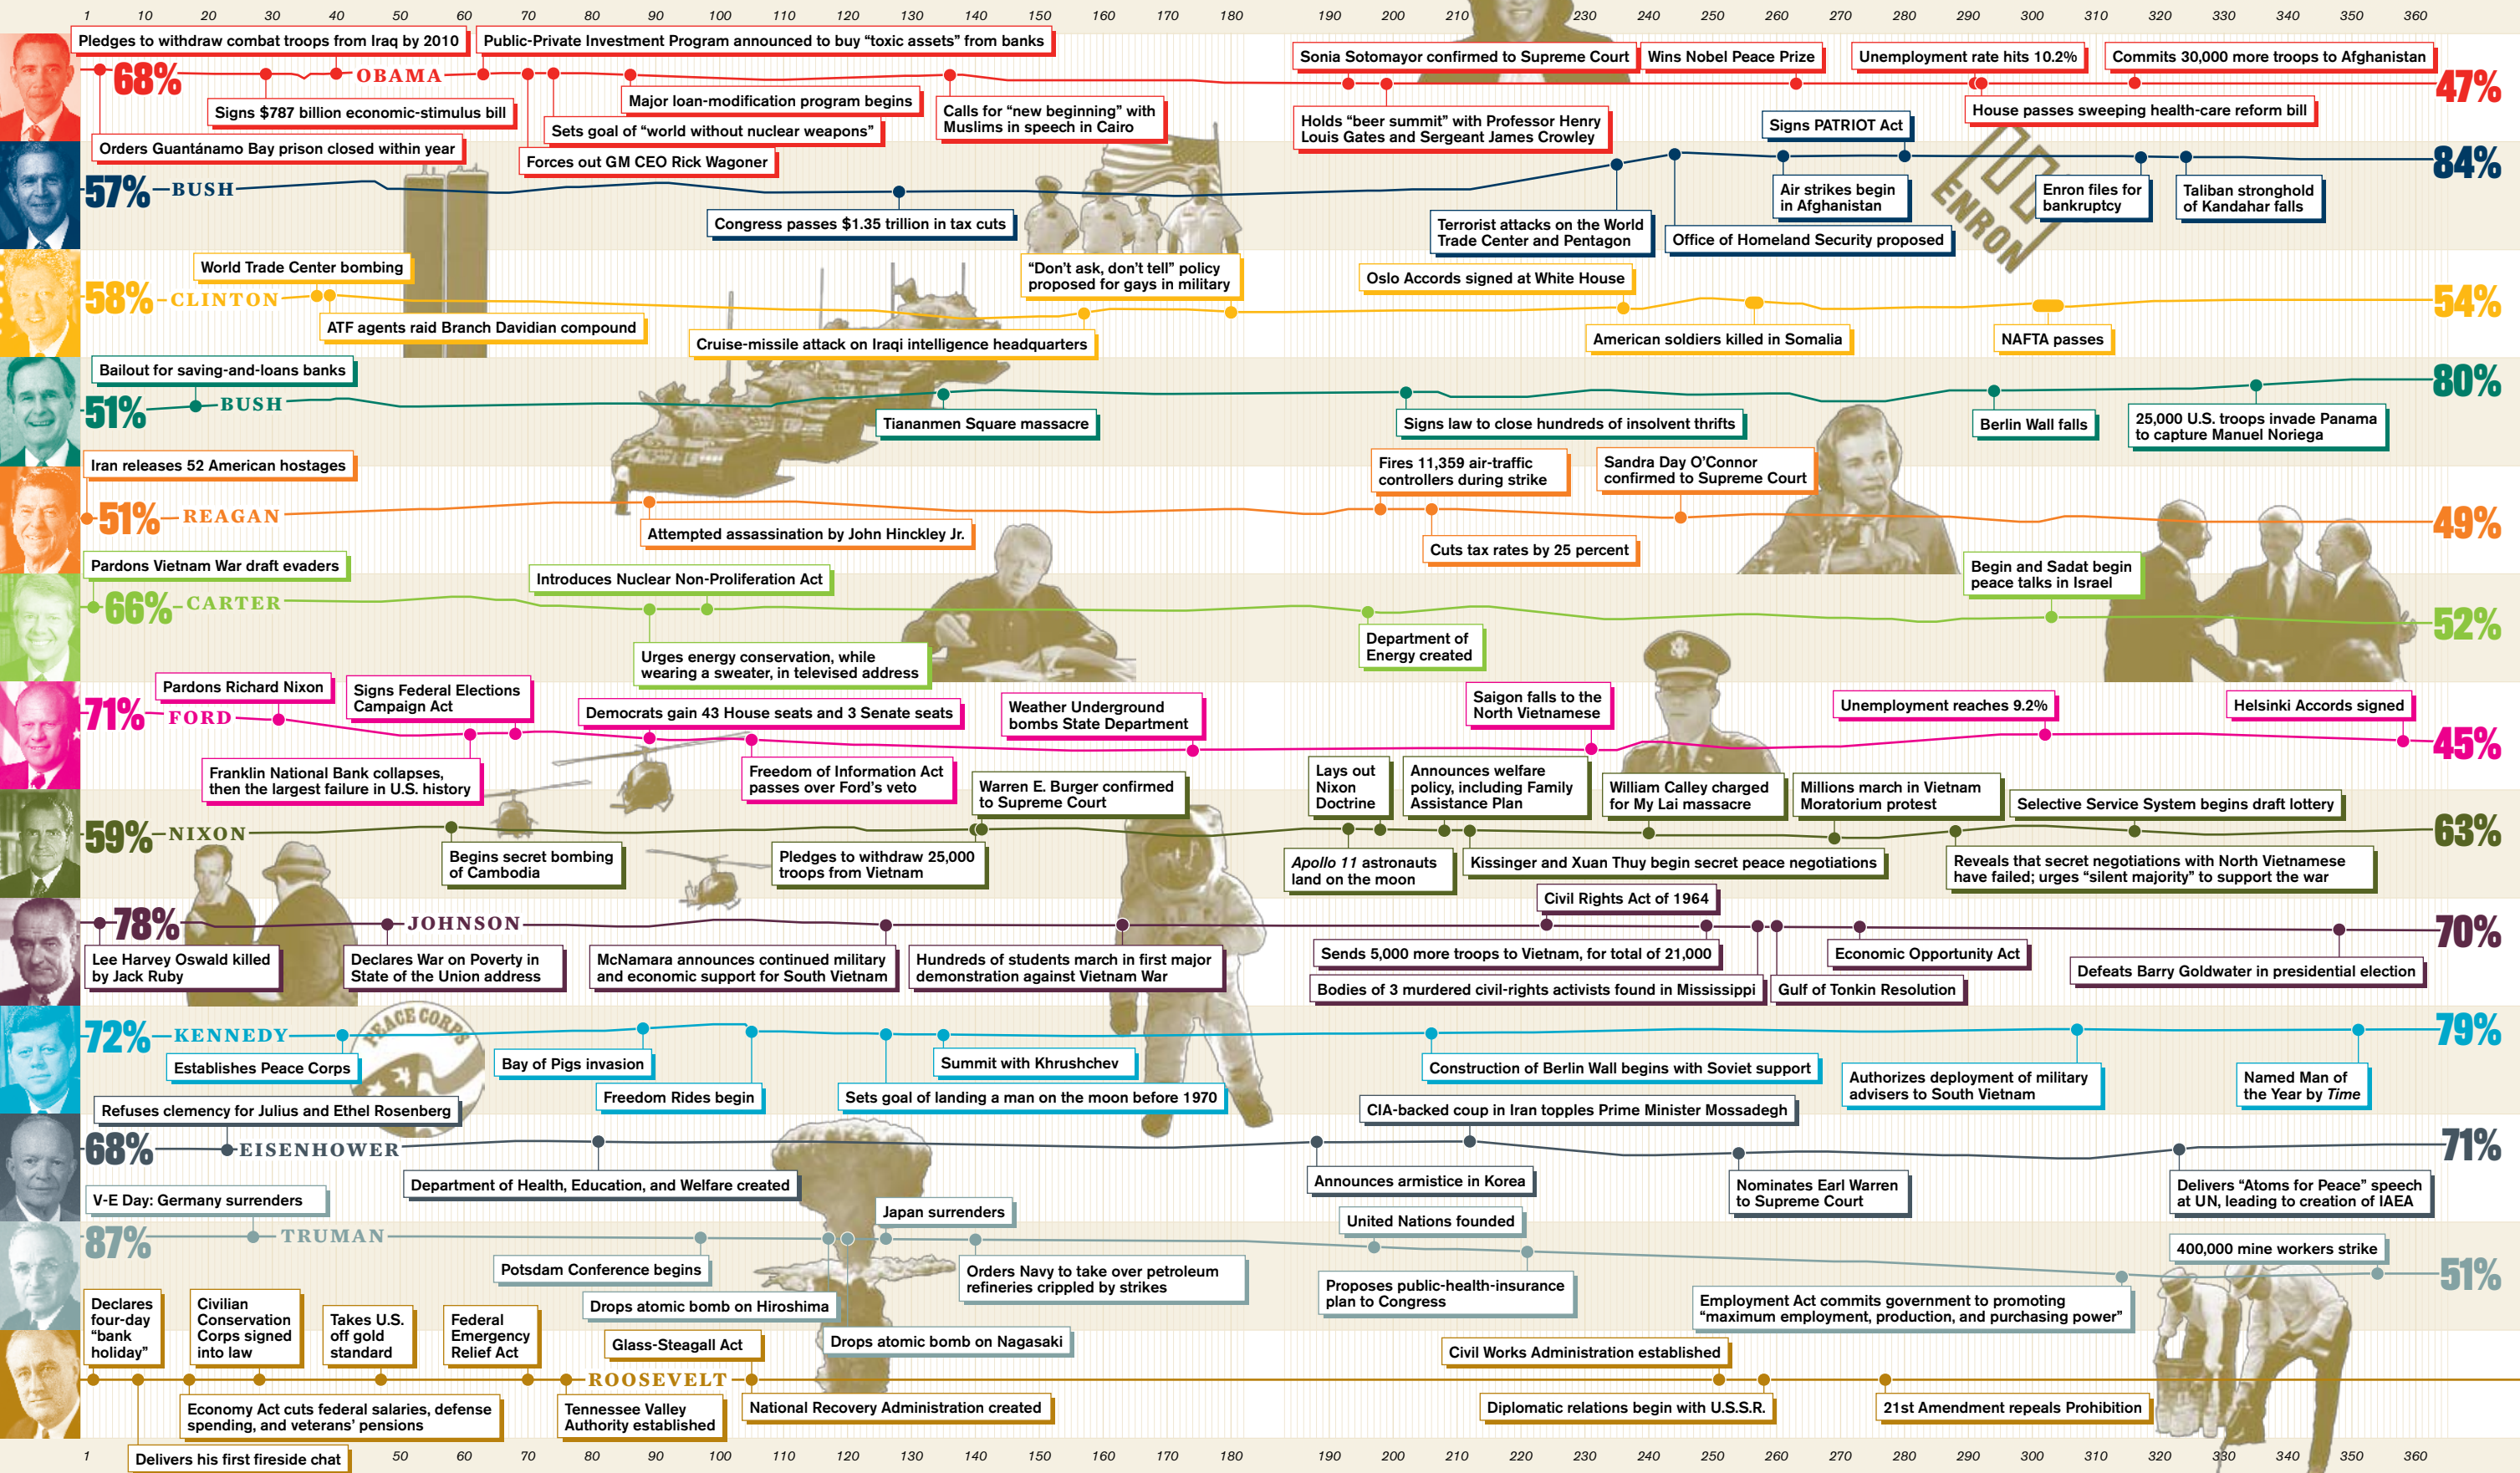

OPENING ACTS

Obama's approval ratings over his first year, in historical context

Presidents' approval ratings, as measured by Gallup, through their first 365 days. No approval-rating data available for Roosevelt.